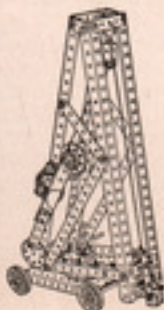

See what you get. STRUCTO beams, girders and angle plates are made of bright, heavy cold rolled steel. You get several sizes, so you can build everything quickly. And they cannot rust. You get gear wheels, shafting pulleys, sprockets—that make your models work. Yes, sir. STRUCTO is what you want—not toys—but real machines that run as long as you want them to. STRUCTO is what you've been looking for, boys. It's a big man's sport for little fellows.

More Parts

STRUCTO

More Models

145 Regular Models—A Million Combinations

These are the exclusive features that have won boys to STRUCTO. Models built with STRUCTO parts really work. The gears are die-cast—not punched. The shafting is all key seated—that means sure-running, powerful gears. Then there are more parts and more sizes in STRUCTO outfits. This makes it easy for any boy to build big suspension bridges, battleships, locomotives, aeroplanes, machine shops, derricks, and 140 other beautiful models.

The workmanship in the manufacture of all these STRUCTO parts is the utmost in present-day mechanical ingenuity. STRUCTO beams, plates and angle girders are finished by a new process and are **non-rusting**.

Building with STRUCTO is perfectly simple. That's the secret of its great success. Boys of every age—and old folks, too—are simply enchanted with it.

Powerful Electric Motor Free

Boys' dreams have at last come true—STRUCTO models really work like big machinery. With every STRUCTO outfit of \$5 or over you get a powerful electric motor free. It is equipped with standard STRUCTO shafting and gears which are interchangeable. Speed and power may be varied. STRUCTO models run by this motor are simply remarkable. They teach physical forces, engineering principles and inventive skill.