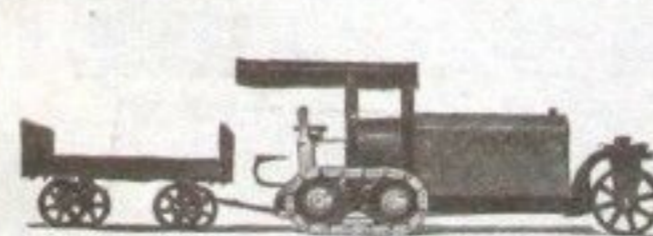

Yuba Tractor; Tractor-BUILDER Outfit No. 16. A perfect reproduction of this well-known Tractor. Double-unit motor, control handle and stop and start lever. One trailer included. 20 in. long over all. Blue and red color - - - $8.50