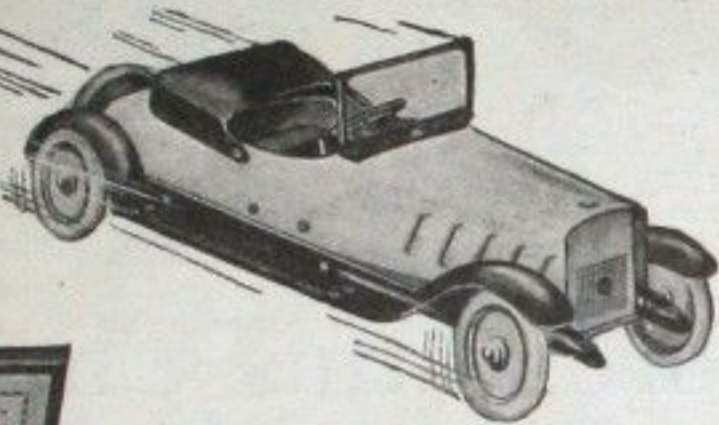

## Build Autos that Look and Run Like Real Cars!

**B**UILDING a STRUCTO Automobile, Truck or Tractor is the next best thing to building a real one. STRUCTO TOYS are realistic toy reproductions of real automotive machines. They have parts like real cars.

You assemble the parts and build your own Auto, Truck, or Tractor. You can build a fast, sporty, Racing Car; a classy Roadster; a big Dump Truck or a sturdy Tractor.

STRUCTO models run fine, too. Strong, powerful motors drive them straight ahead, around in a circle, up grade or on the level. Some have sliding gear transmission and regular "big car" differential; others have direct shaft drive with die-cast gears on the rear axle, while the Tractors have directly connected gears that give great pulling power. They are all handsome, strong, sturdy machines you can have a lot of fun with, indoors or outdoors.

Six dandy Auto-BUILDER models to choose from; Nos. 8, 10, 11, 12, 14 and 16; all pictured here. Any boy can build one; just put the parts together and you'll have an Automobile, Truck or Tractor that looks and runs just like a real one! Look over these models; read the specifications and decide which you're going to get. Any fellow's Dad will be glad to see him build a STRUCTO Auto because it helps him understand real cars.

**Structo Racing Auto;** Auto-BUILDER Outfit No. 8. A fast, speedy racer, 16 in. long. Powerful motor; direct shaft drive. Artillery type wheels. Green color and rakish lines - - - - - \$5.50

**Structo Dump Truck;** Truck-BUILDER Outfit No. 14. Triple-unit motor; sliding gear transmission; forward and reverse speeds. 18 in. long. Has dumping attachment. Red color - - - - - \$12.00