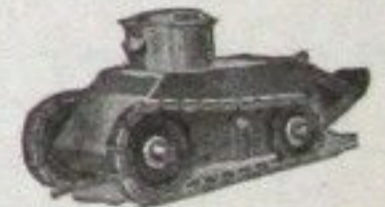

## Build Autos that Look and Run Like Real Cars!

**B**UILDING a STRUCTO Automobile, Truck or Tractor is the next best thing to building a real one. STRUCTO TOYS are realistic toy reproductions of real automotive machines. They have parts like real cars.

**Just like a Real Car!** The No. 12 Model has transmission and differential shown here. All these toys have parts like real machines.

**Roadster Auto;** Ready-Built model No. 40. A strong, speedy car, 10½ in. long. Will run a long time with one winding. Red with black trimming, \$3.50

**Caterpillar Tractor;** Ready-Built model No. 44. 11½ in. long. Very realistic in action. Disc harrow included. Green with black trimming. - - - \$5.00

**Contractor's Dump Truck;** Ready-Built model No. 42. 12 in. long. Body dumping attachment. Orange with black trimming - - - - \$4.25

**Caterpillar Whippet Tank;** Ready-Built model No. 48. 12 in. long. Gun mounted in turret. Gray with red trimming. \$5.00

**Yuba Tractor;** Tractor-BUILDER Outfit No. 16. A perfect reproduction of this well-known Tractor. Double-unit motor, control handle and stop and start lever. One trailer included. 20 in. long over all. Blue and red color - - - \$8.50