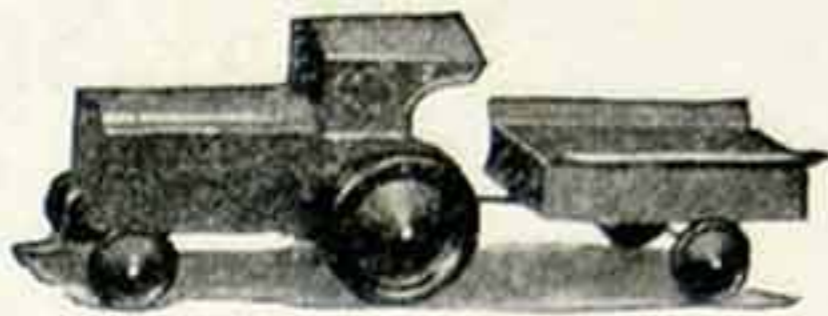

STRUCTO TOYS

FOR GIRLS AND BOYS

Giant Steam Shovel No. 110

Height 12 $\frac{7}{8}$ in. Length 21 $\frac{1}{4}$ in.
Width 6 in. Price Postpaid \$2.50

*“SAY! Just watch
these work”*

Here's plenty of fun this summer for any kid who likes to play with *real Working Toys* . . . Excavating work in the backyard with a STRUCTO Steam Shovel or Grab Bucket . . . then carry away the load in a STRUCTO Dump Truck . . . and don't think these STRUCTO Toys won't work in great with the American Flyer Backyard Railroad Prize contest.

Tractor and Trailer No. 39
Length overall 13 in. Width 4 in.
Price Postpaid \$1.35

Dump Truck No. 404
Length 14 $\frac{1}{2}$ in. Width 4 $\frac{3}{4}$ in.
Price Postpaid \$1.20

Structo Grab
Bucket No. 52
Height 12 in. Length
13 in. Price Postpaid \$1.35