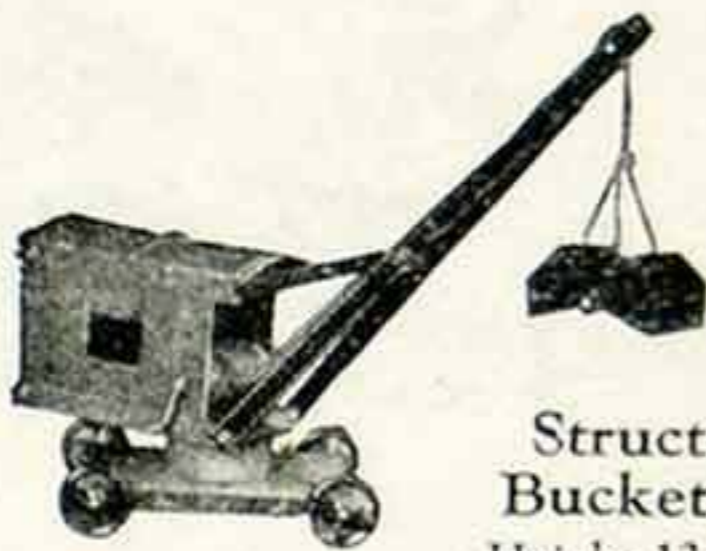

STRUCTO TOYS

FOR GIRLS AND BOYS

Giant Steam Shovel No. 110

Height 12 $\frac{7}{8}$ in. Length 21 $\frac{1}{4}$ in.
Width 6 in. Price Postpaid \$2.50

*“SAY! Just watch
these work”*

Here's plenty of fun this summer for any kid who likes to play with *real Working Toys* . . . Excavating work in the backyard with a STRUCTO Steam Shovel or Grab Bucket . . . then carry away the load in a STRUCTO Dump Truck . . . and don't think these STRUCTO Toys won't work in great with the American Flyer Backyard Railroad Prize contest.

Tractor and Trailer No. 39
Length overall 13 in. Width 4 in.
Price Postpaid \$1.35

Dump Truck No. 404
Length 14 $\frac{1}{2}$ in. Width 4 $\frac{3}{4}$ in.
Price Postpaid \$1.20

Structo Grab
Bucket No. 52
Height 12 in. Length
13 in. Price Postpaid \$1.35