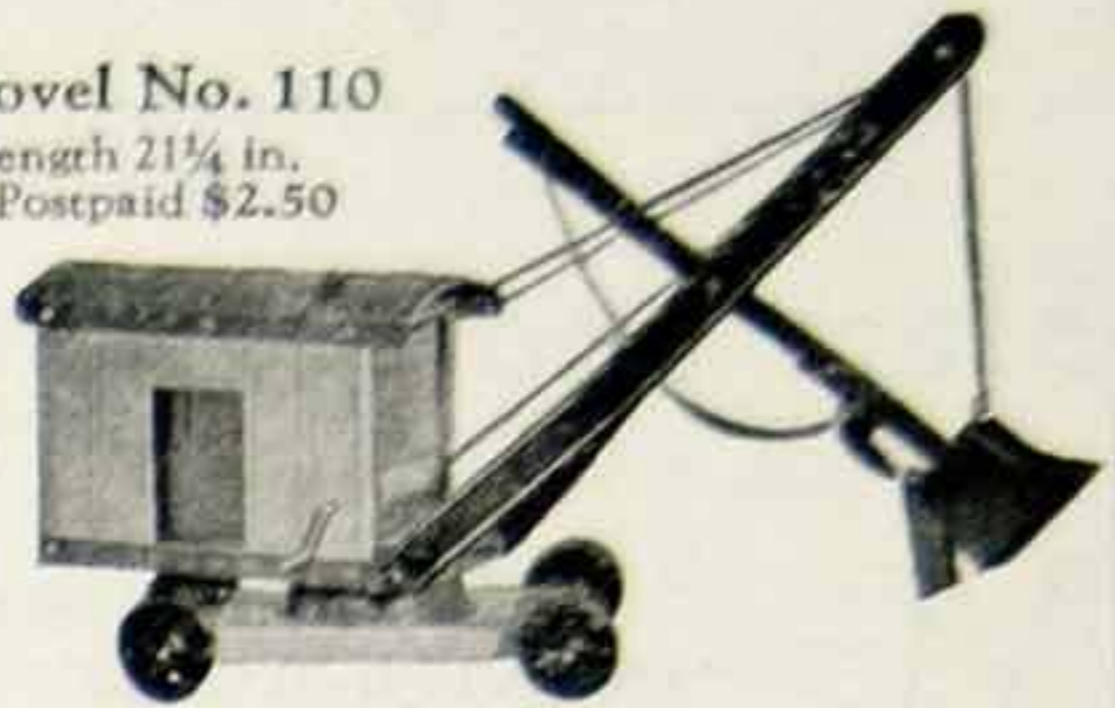

STRUCTO TOYS

FOR GIRLS AND BOYS

Giant Steam Shovel No. 110

Height 12 $\frac{7}{8}$ in. Length 21 $\frac{1}{4}$ in.
Width 6 in. Price Postpaid \$2.50

*“SAY! Just watch
these work”*

Here's plenty of fun this summer for any kid who likes to play with *real Working Toys* . . . Excavating work in the backyard with a STRUCTO Steam Shovel or Grab Bucket . . . then carry away the load in a STRUCTO Dump Truck . . . and don't think these STRUCTO Toys won't work in great with the American Flyer Backyard Railroad Prize contest.

Tractor and Trailer No. 39
Length overall 13 in. Width 4 in.
Price Postpaid \$1.35

Dump Truck No. 404
Length 14 $\frac{1}{2}$ in. Width 4 $\frac{3}{4}$ in.
Price Postpaid \$1.20

Structo Grab
Bucket No. 52
Height 12 in. Length
13 in. Price Postpaid \$1.35